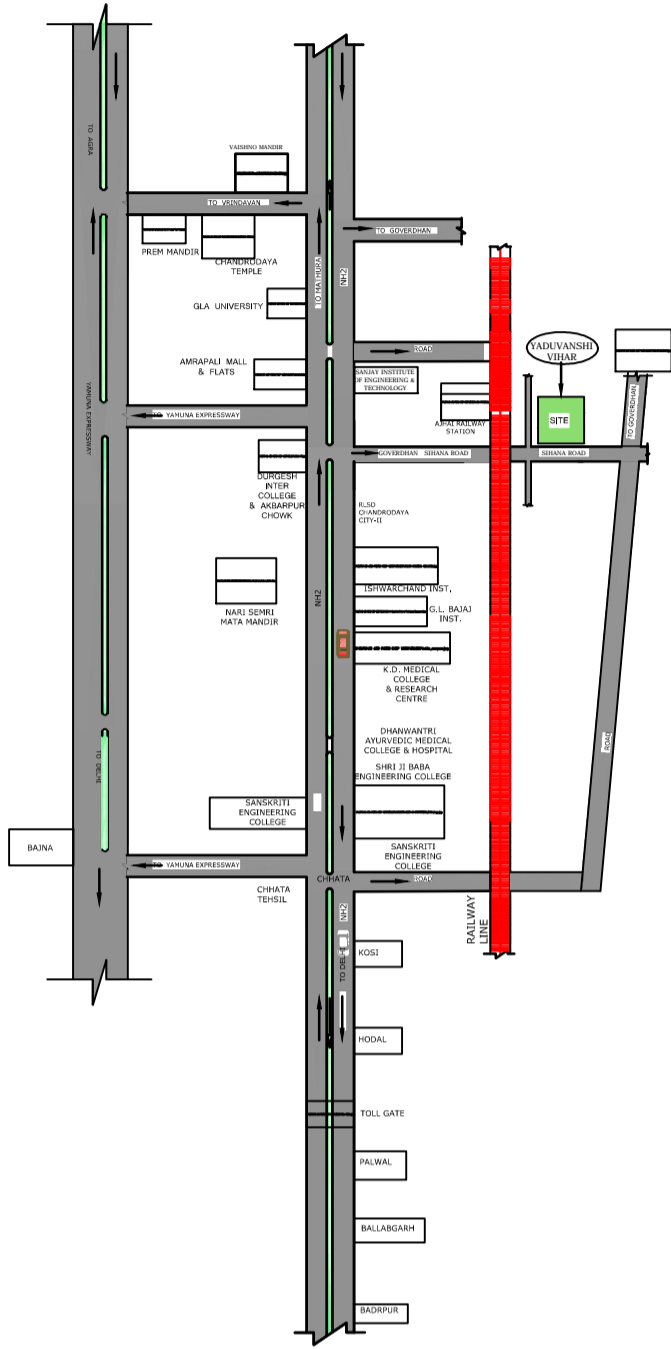

YADUVANSHI VIHAR

(VRINDAVAN, MATHURA)

KEY PLAN
N.T.S.