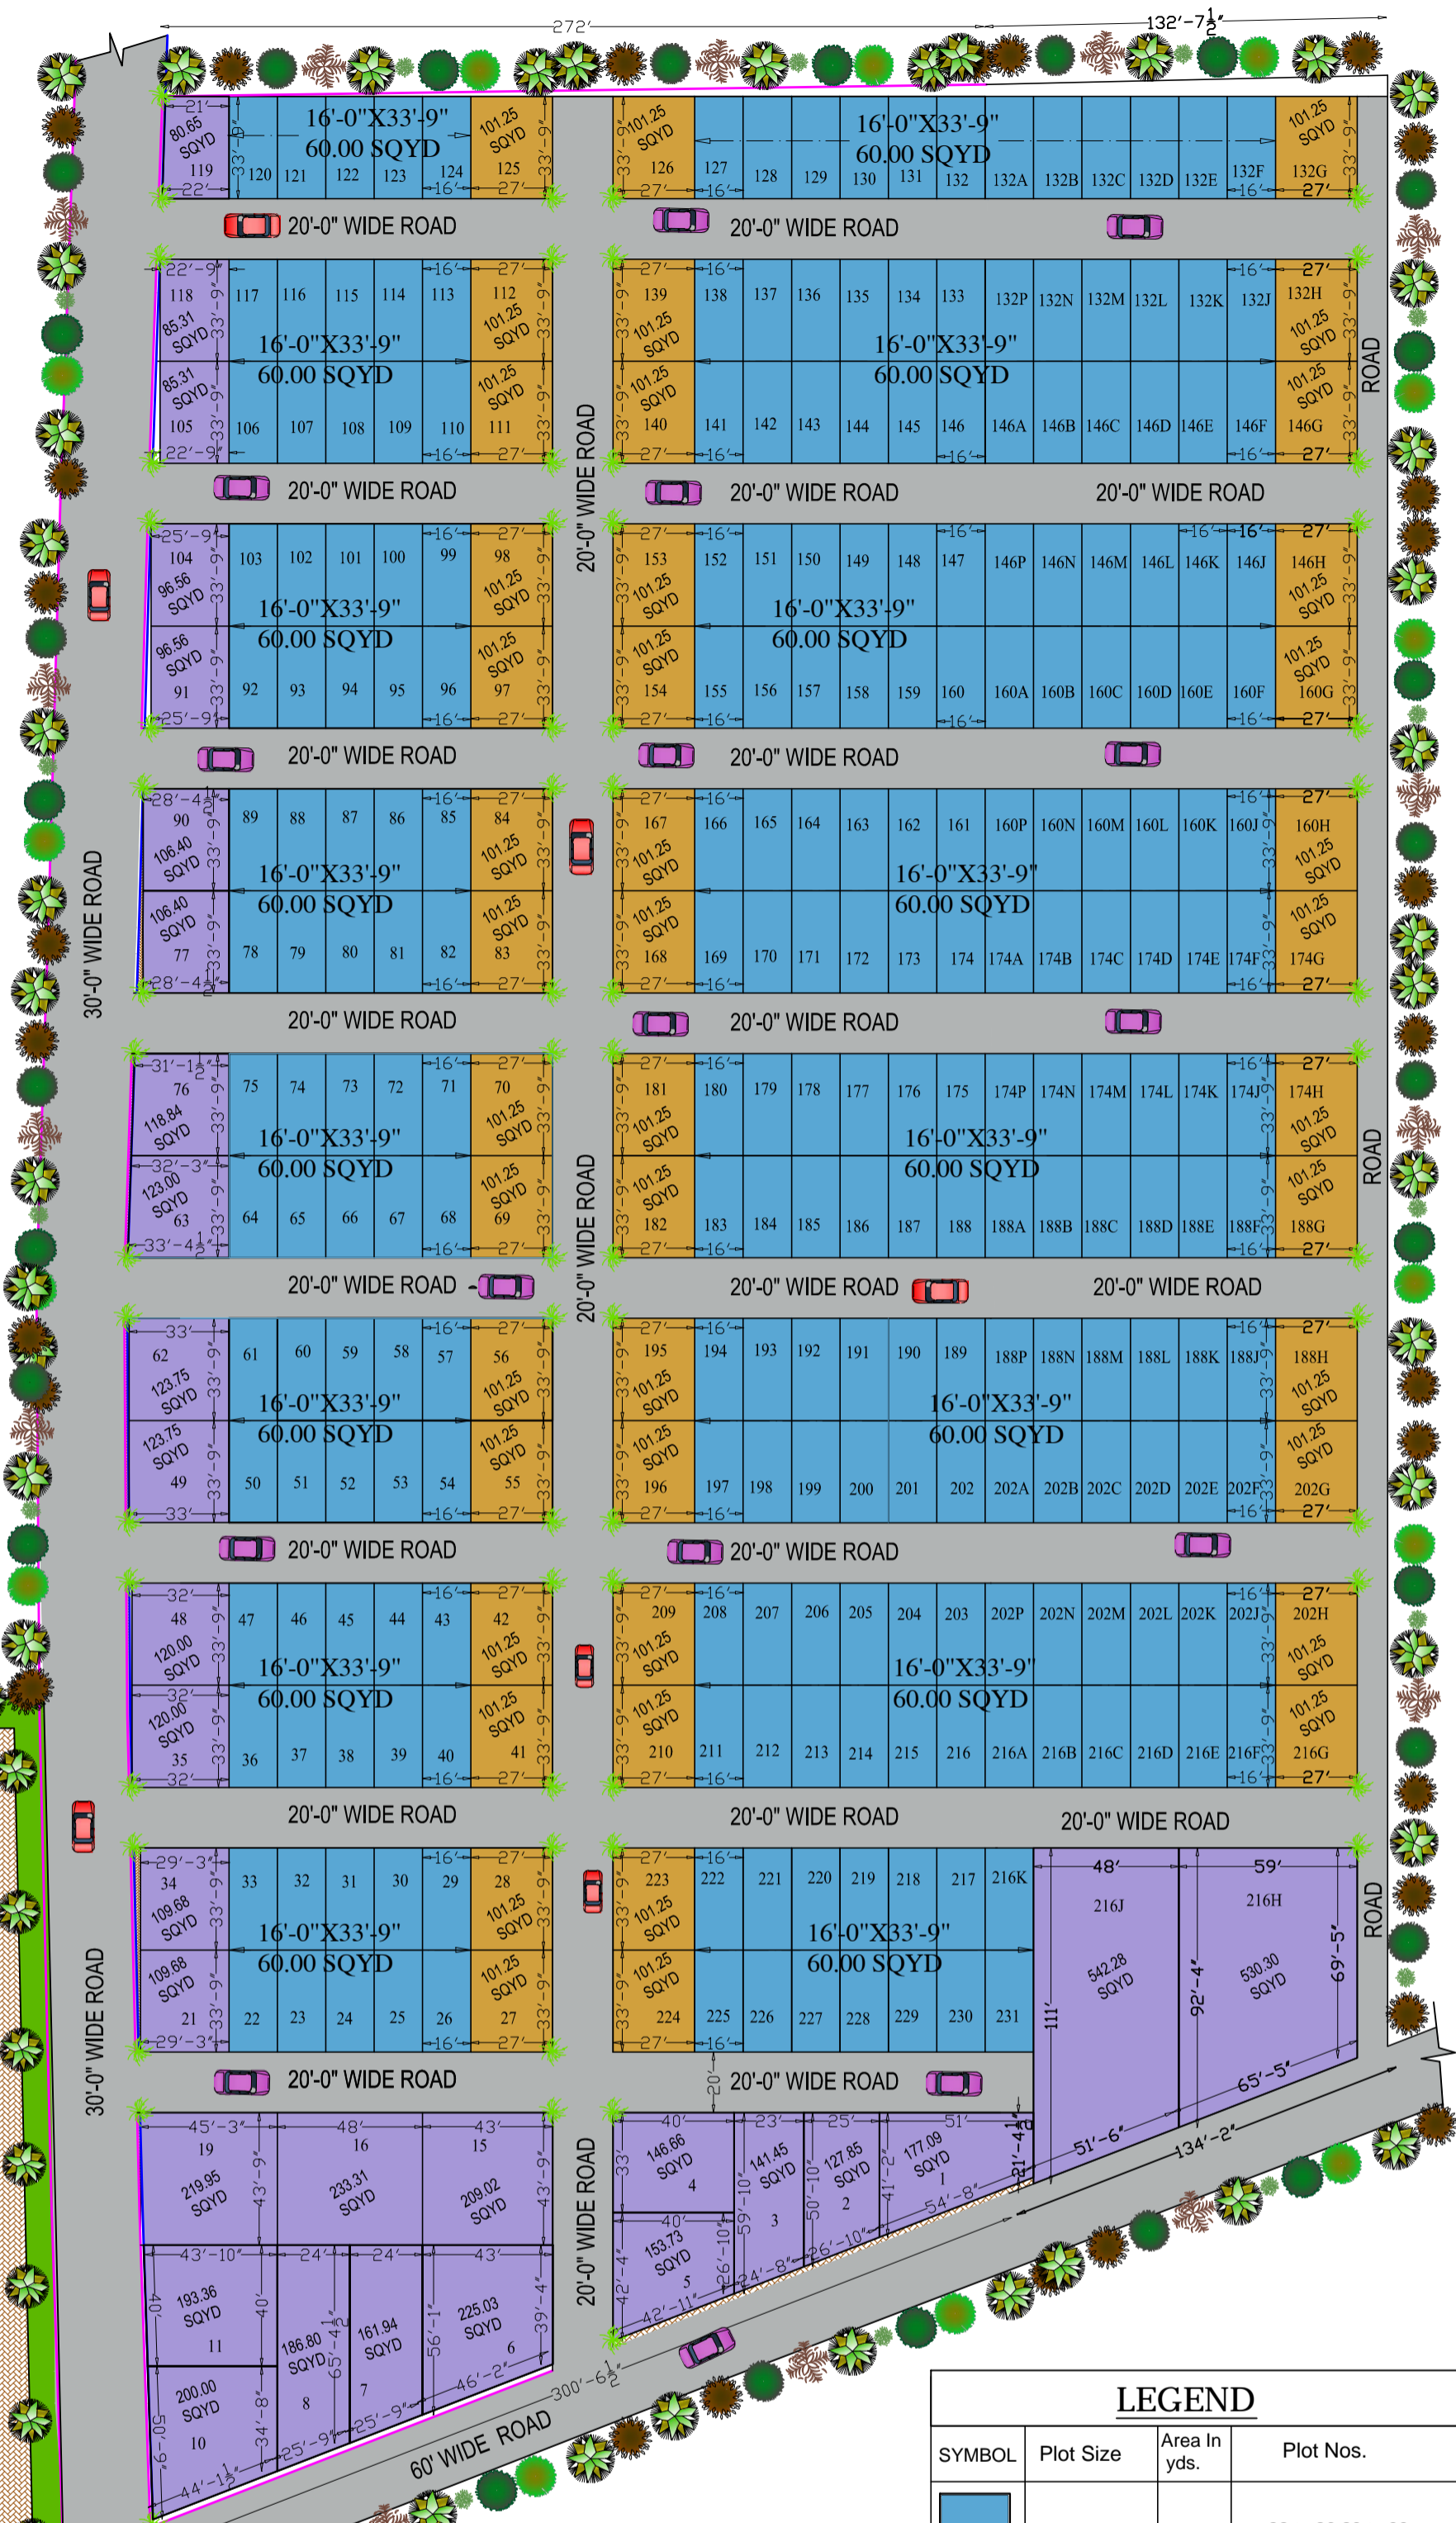

AREA CHART

TOTAL LAND AREA = 22666.66 SQYD (4.683 ACRE)
ROAD AREA = 6300.206 SQYD
LAND AREA = 16366.454 SQYD

EXTENDED AREA CHART

TOTAL LAND AREA = 9751.013 SQYD (2.01 ACRE)
ROAD AREA = 2590.273 SQYD
LAND AREA = 7160.740 SQYD

ARCHITECTURE CONSULTANT

SANVI ASSOCIATES

SHOP NO.-10-11, BASELWA, 1ST FLOOR,
MAIN BADKHAL ROAD, NEAR BYPASS ROAD
OPP. H.B. COLONY SEC.-29, FARIDABAD
MOB.-09555077701, 9313331239